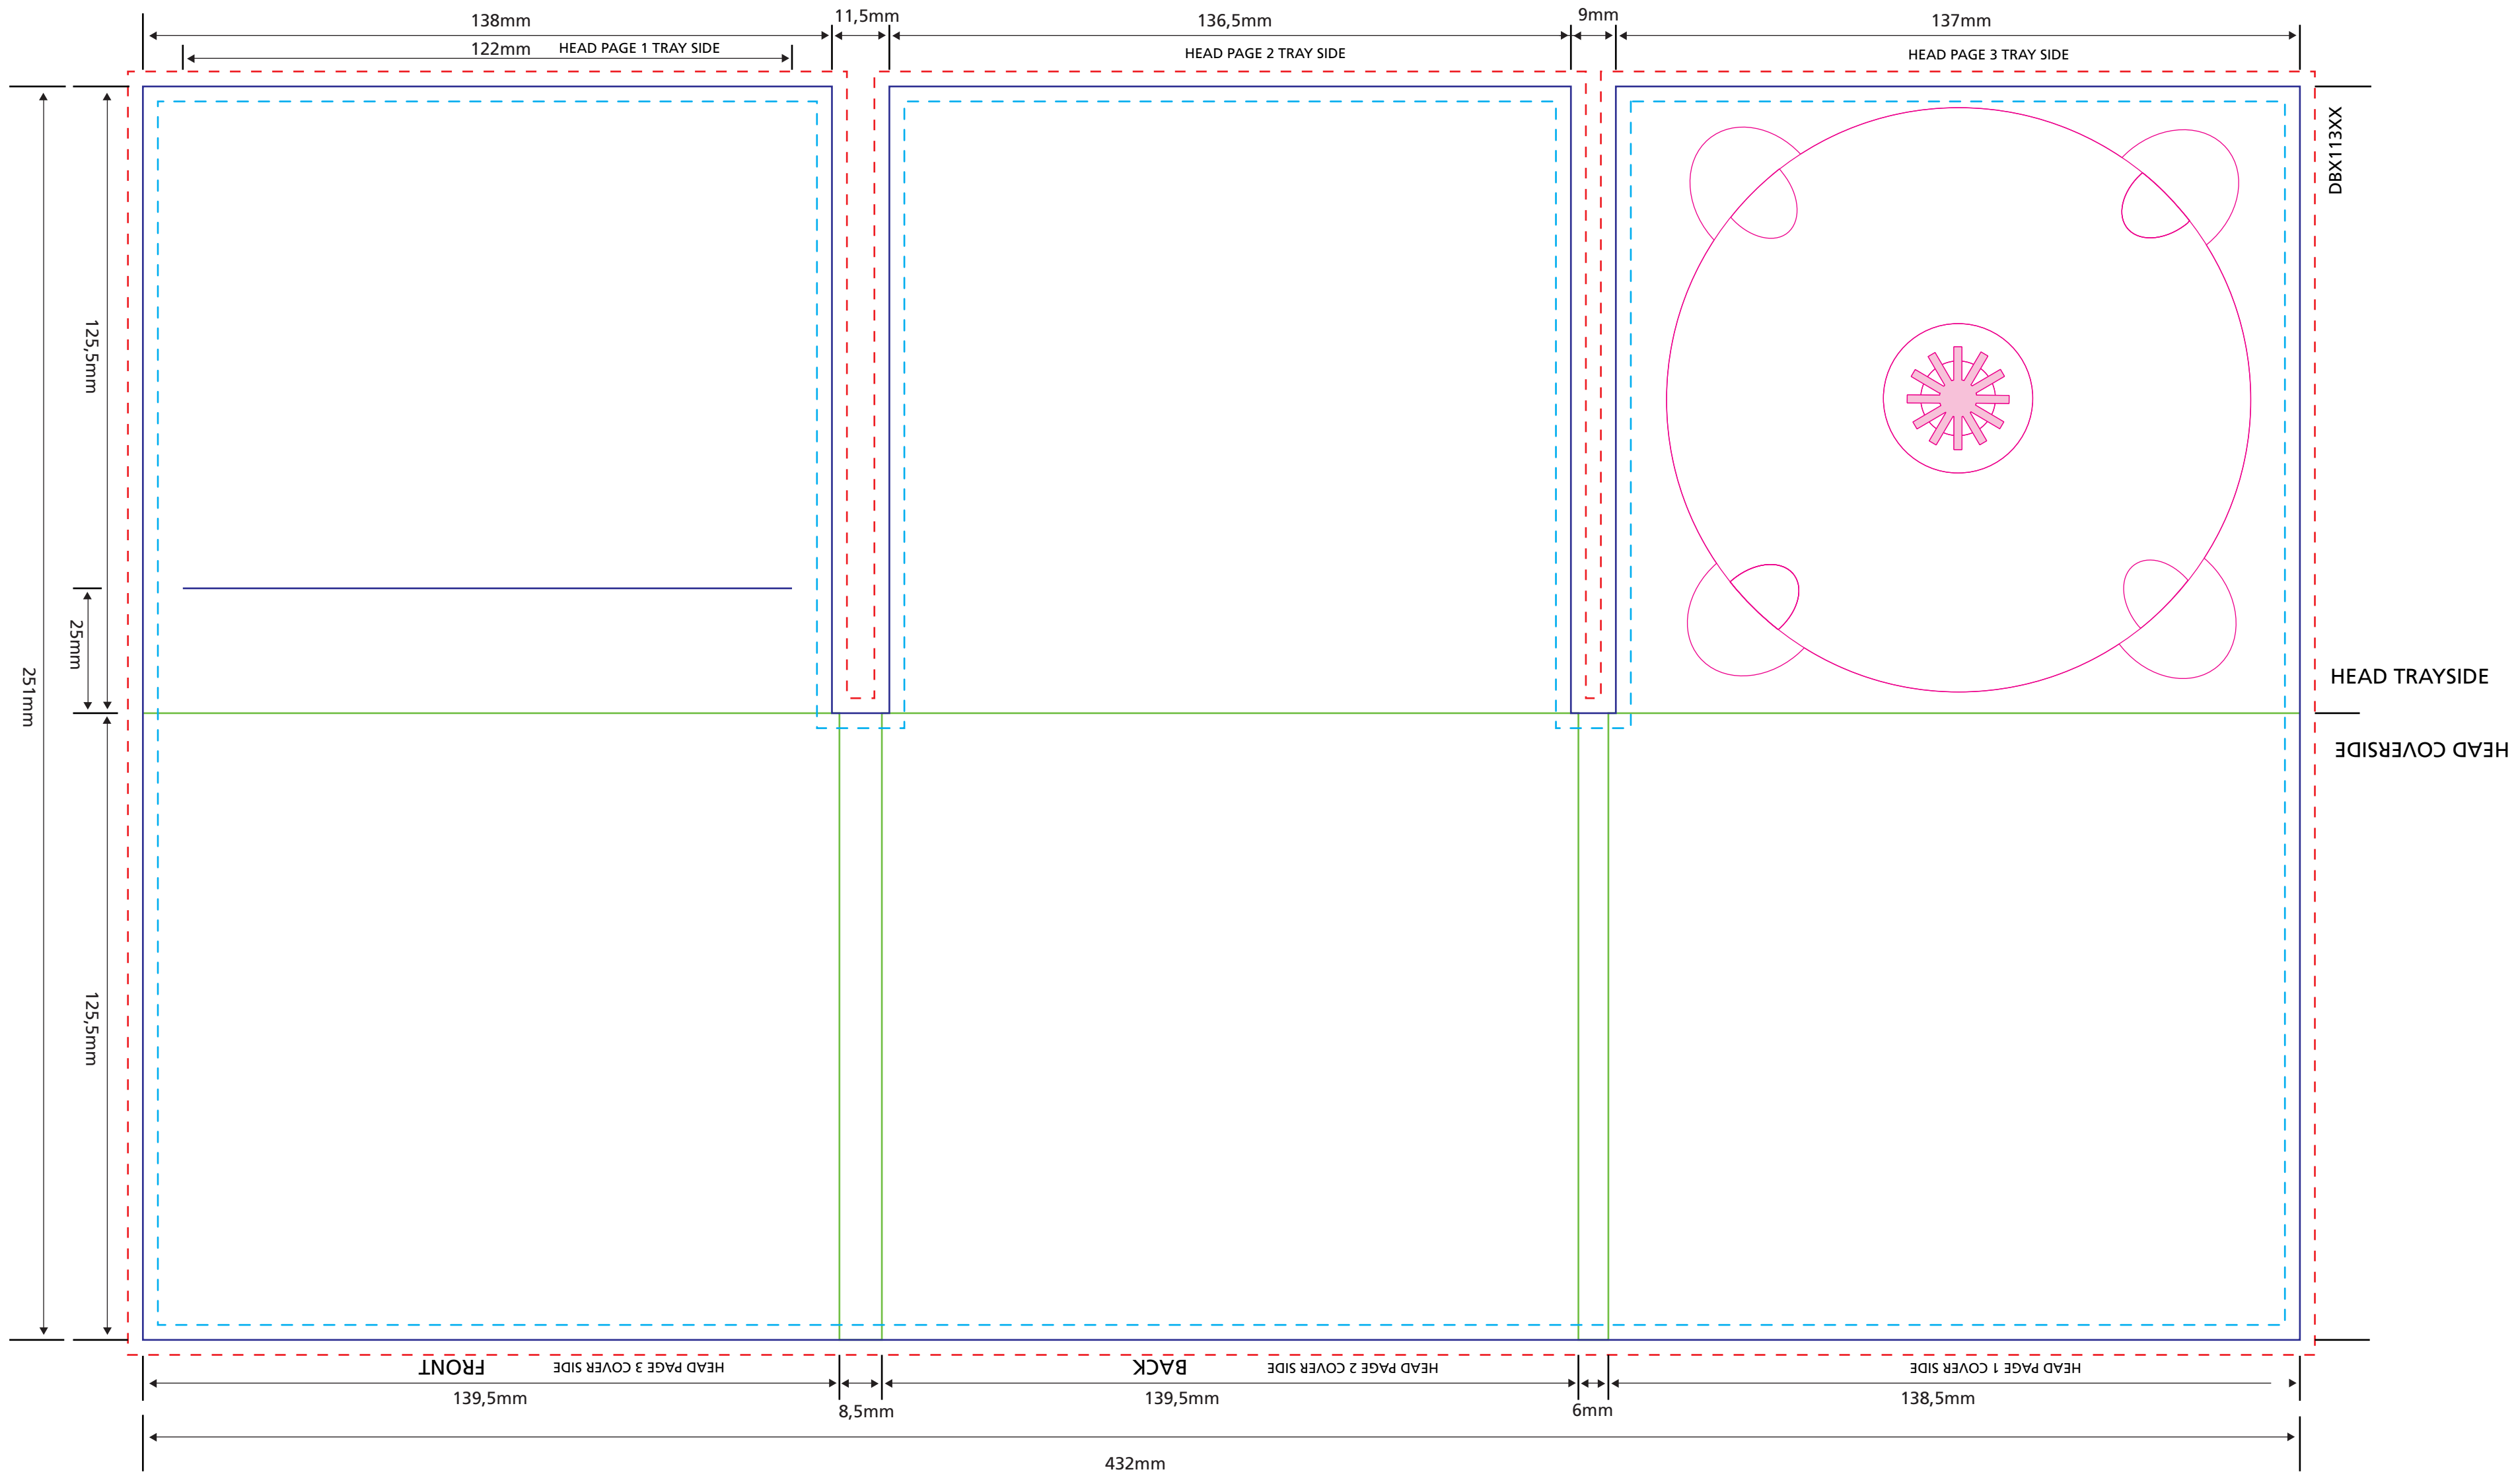

	<p>Audio Mediapak 6pp 1 Tray</p> <p>Code DBXXX3XX 300 gsm cardboard</p> <p>Scale 1:1 - Bleed (min. 3mm) - Artbox (Logos and text have to be placed at least 3mm away from cutting lines.) - Cutting line - Folding line</p>	
--	--	---

Audio Mediapak 6pp 1 Tray Slot

Code DBX113XX Slot for Booklet up to 1mm (20pp on 150/90 gsm artpaper)
300 gsm cardboard

Scale 1:1
 - - - - - Bleed (min. 3mm)
 - - - - - Artbox (Logos and text have to be placed at least 3mm away from cutting lines.)
 - - - - - Cutting line - - - - - Folding line

front back

Audio Mediapak 6pp 1 Tray diagonal slot

Code DBX112XT diagonal slot for Booklet up to 1mm (20pp on 150/90 gsm artpaper)
300 gsm cardboard

Scale 1:1
--- Bleed (min. 3mm)
--- Artbox (Logos and text have to be placed at least 3mm away from cutting lines.)
--- Cutting line --- Folding line

front back

	Audio Mediapak 6pp 1 Tray on center panel Code DBXXX2XX 300 gsm cardboard	
	Scale 1:1 - - - - - Bleed (min. 3mm) - - - - - Artbox (Logos and text have to be placed at least 3mm away from cutting lines.) - - - - - Cutting line - - - - - Folding line	