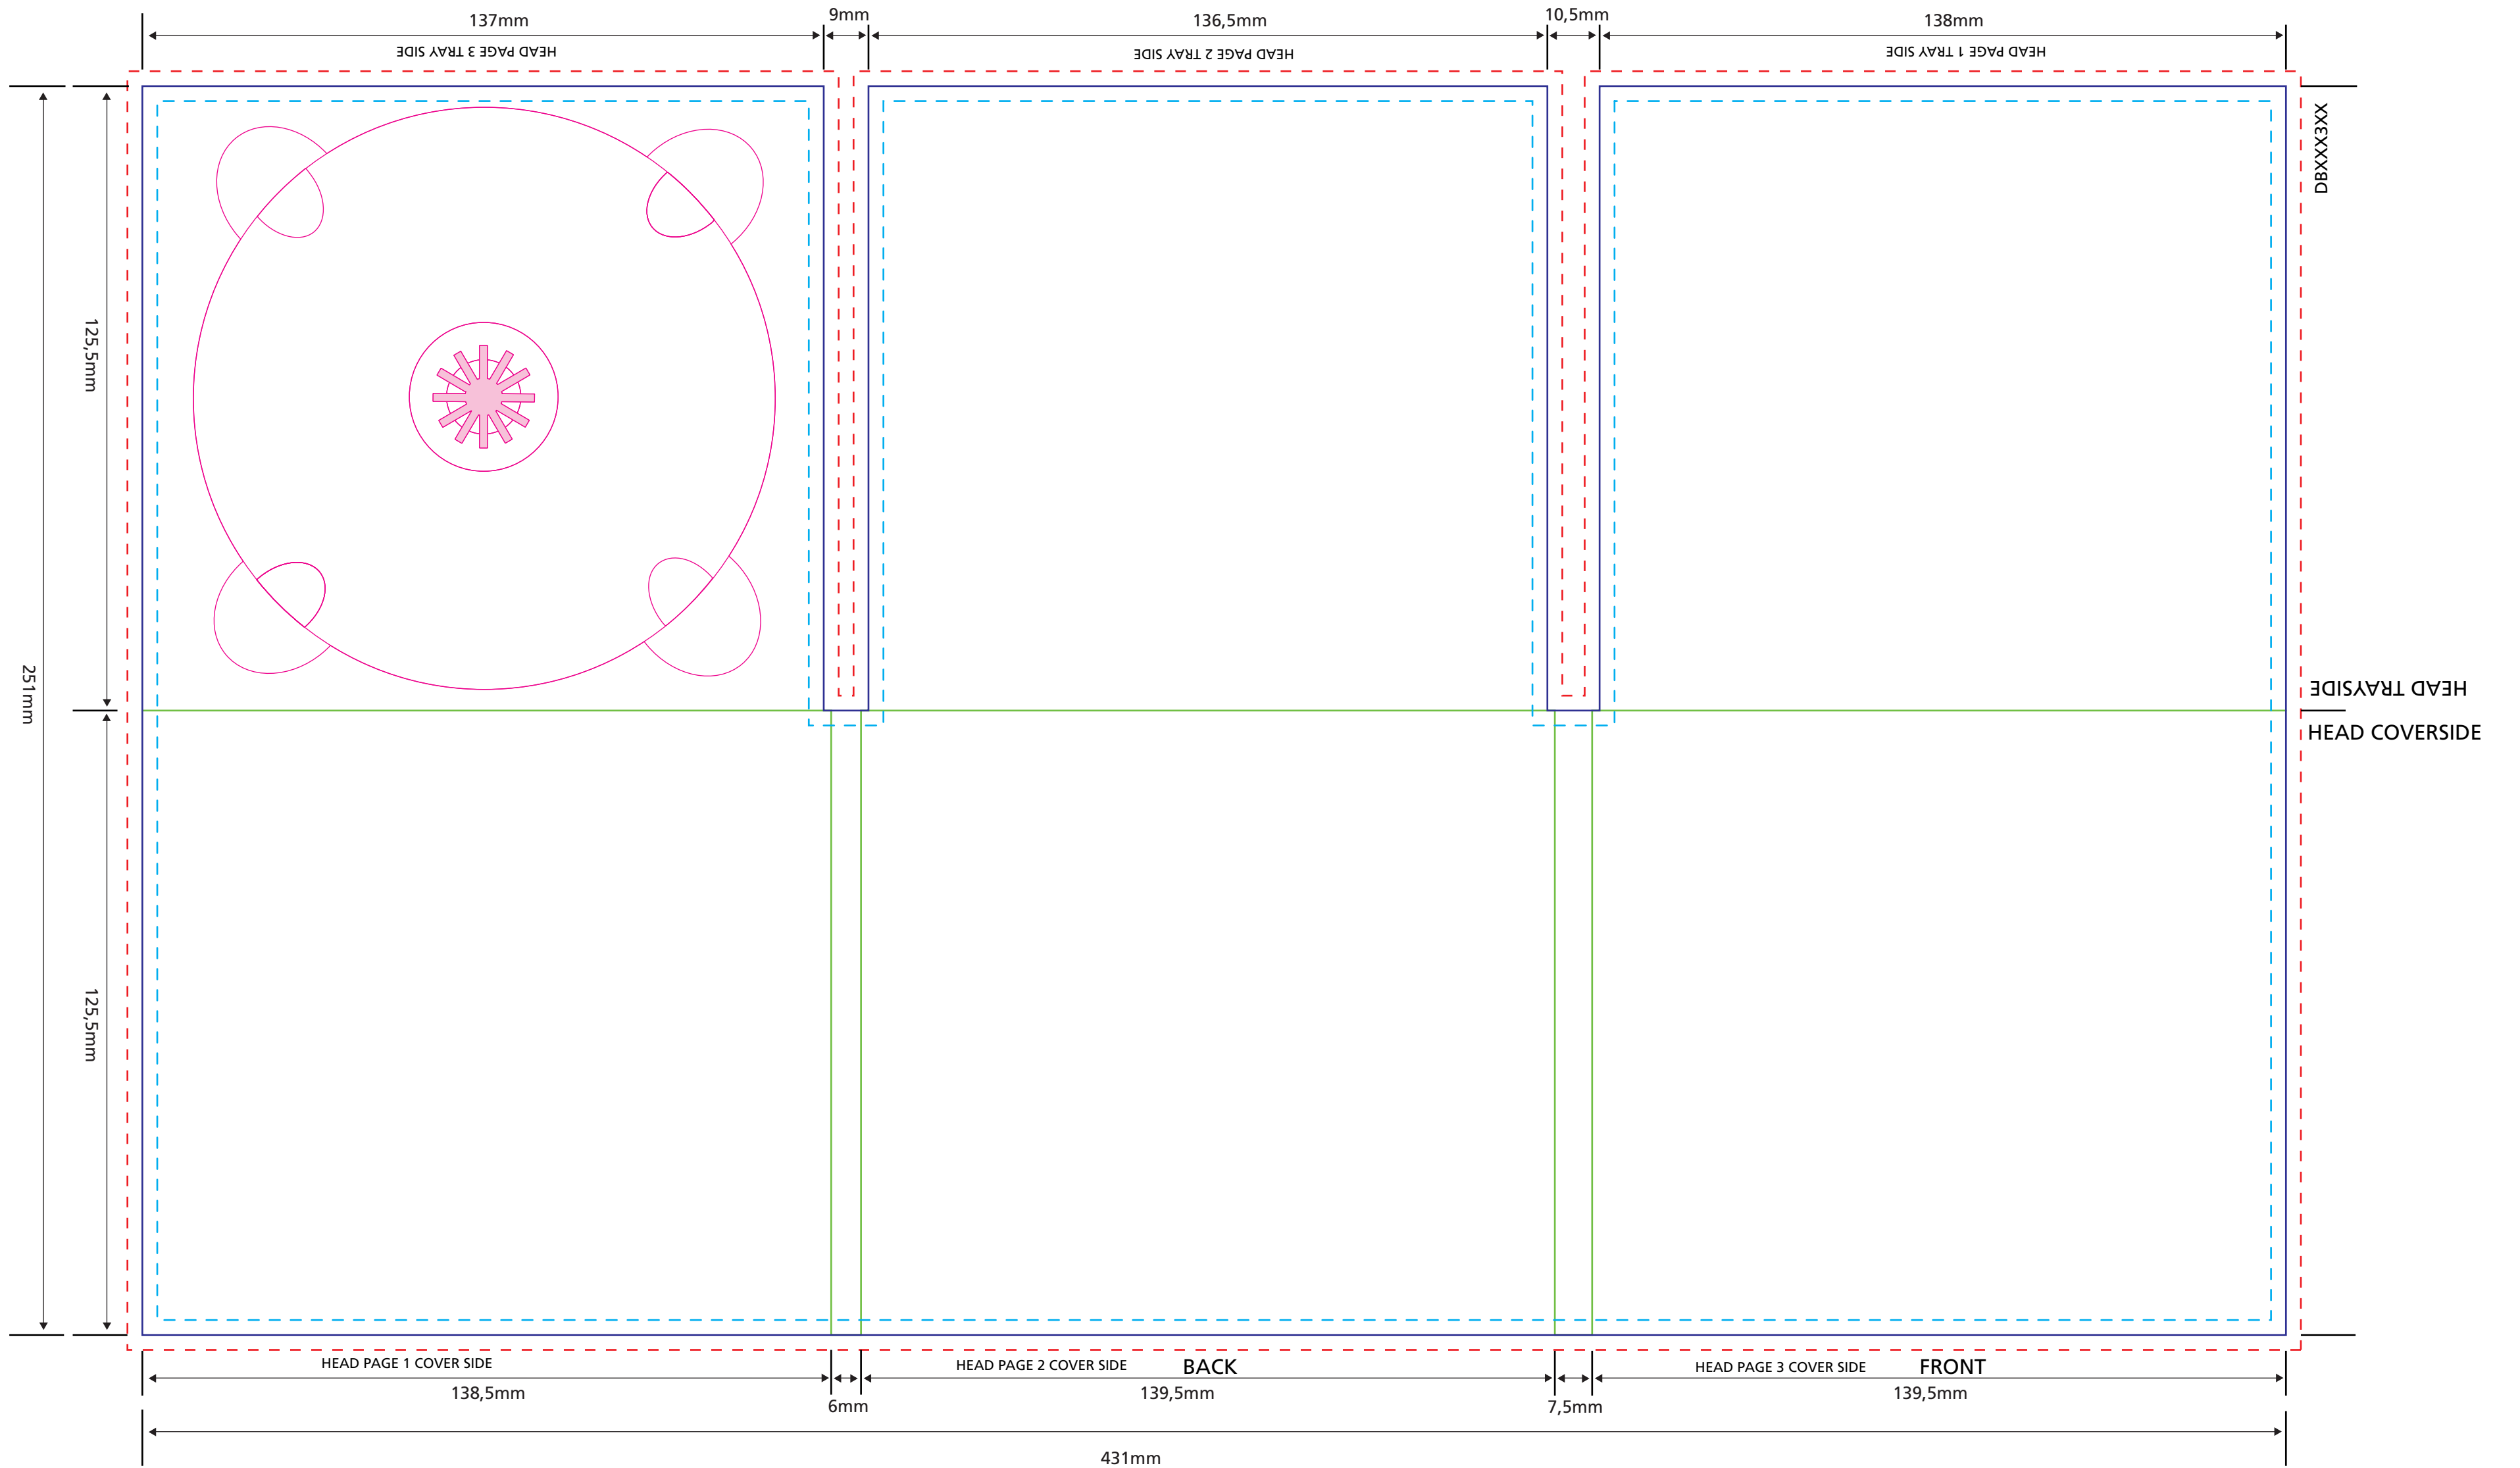

	<p>Audio Mediapak 6pp 1 Tray</p> <p>Code DBXXX3XX 300 gsm cardboard</p> <p>Scale 1:1 - Bleed (min. 3mm) - Artbox (Logos and text have to be placed at least 3mm away from cutting lines.) - Cutting line - Folding line</p>	
--	--	---

Audio Mediapak 6pp 1 Tray Slot

Code DBX113XX Slot for Booklet up to 1mm (20pp on 150/90 gsm artpaper)
300 gsm cardboard

Scale 1:1
 - - - - - Bleed (min. 3mm)
 - - - - - Artbox (Logos and text have to be placed at least 3mm away from cutting lines.)
 - - - - - Cutting line - - - - - Folding line

front back

Audio Mediapak 6pp 1 Tray diagonal slot

Code DBX112XT diagonal slot for Booklet up to 1mm (20pp on 150/90 gsm artpaper)
300 gsm cardboard

Scale 1:1
--- Bleed (min. 3mm)
--- Artbox (Logos and text have to be placed at least 3mm away from cutting lines.)
--- Cutting line --- Folding line

front back

	Audio Mediapak 6pp 1 Tray on center panel Code DBXXX2XX 300 gsm cardboard	
	Scale 1:1 - - - - - Bleed (min. 3mm) - - - - - Artbox (Logos and text have to be placed at least 3mm away from cutting lines.) - - - - - Cutting line - - - - - Folding line	