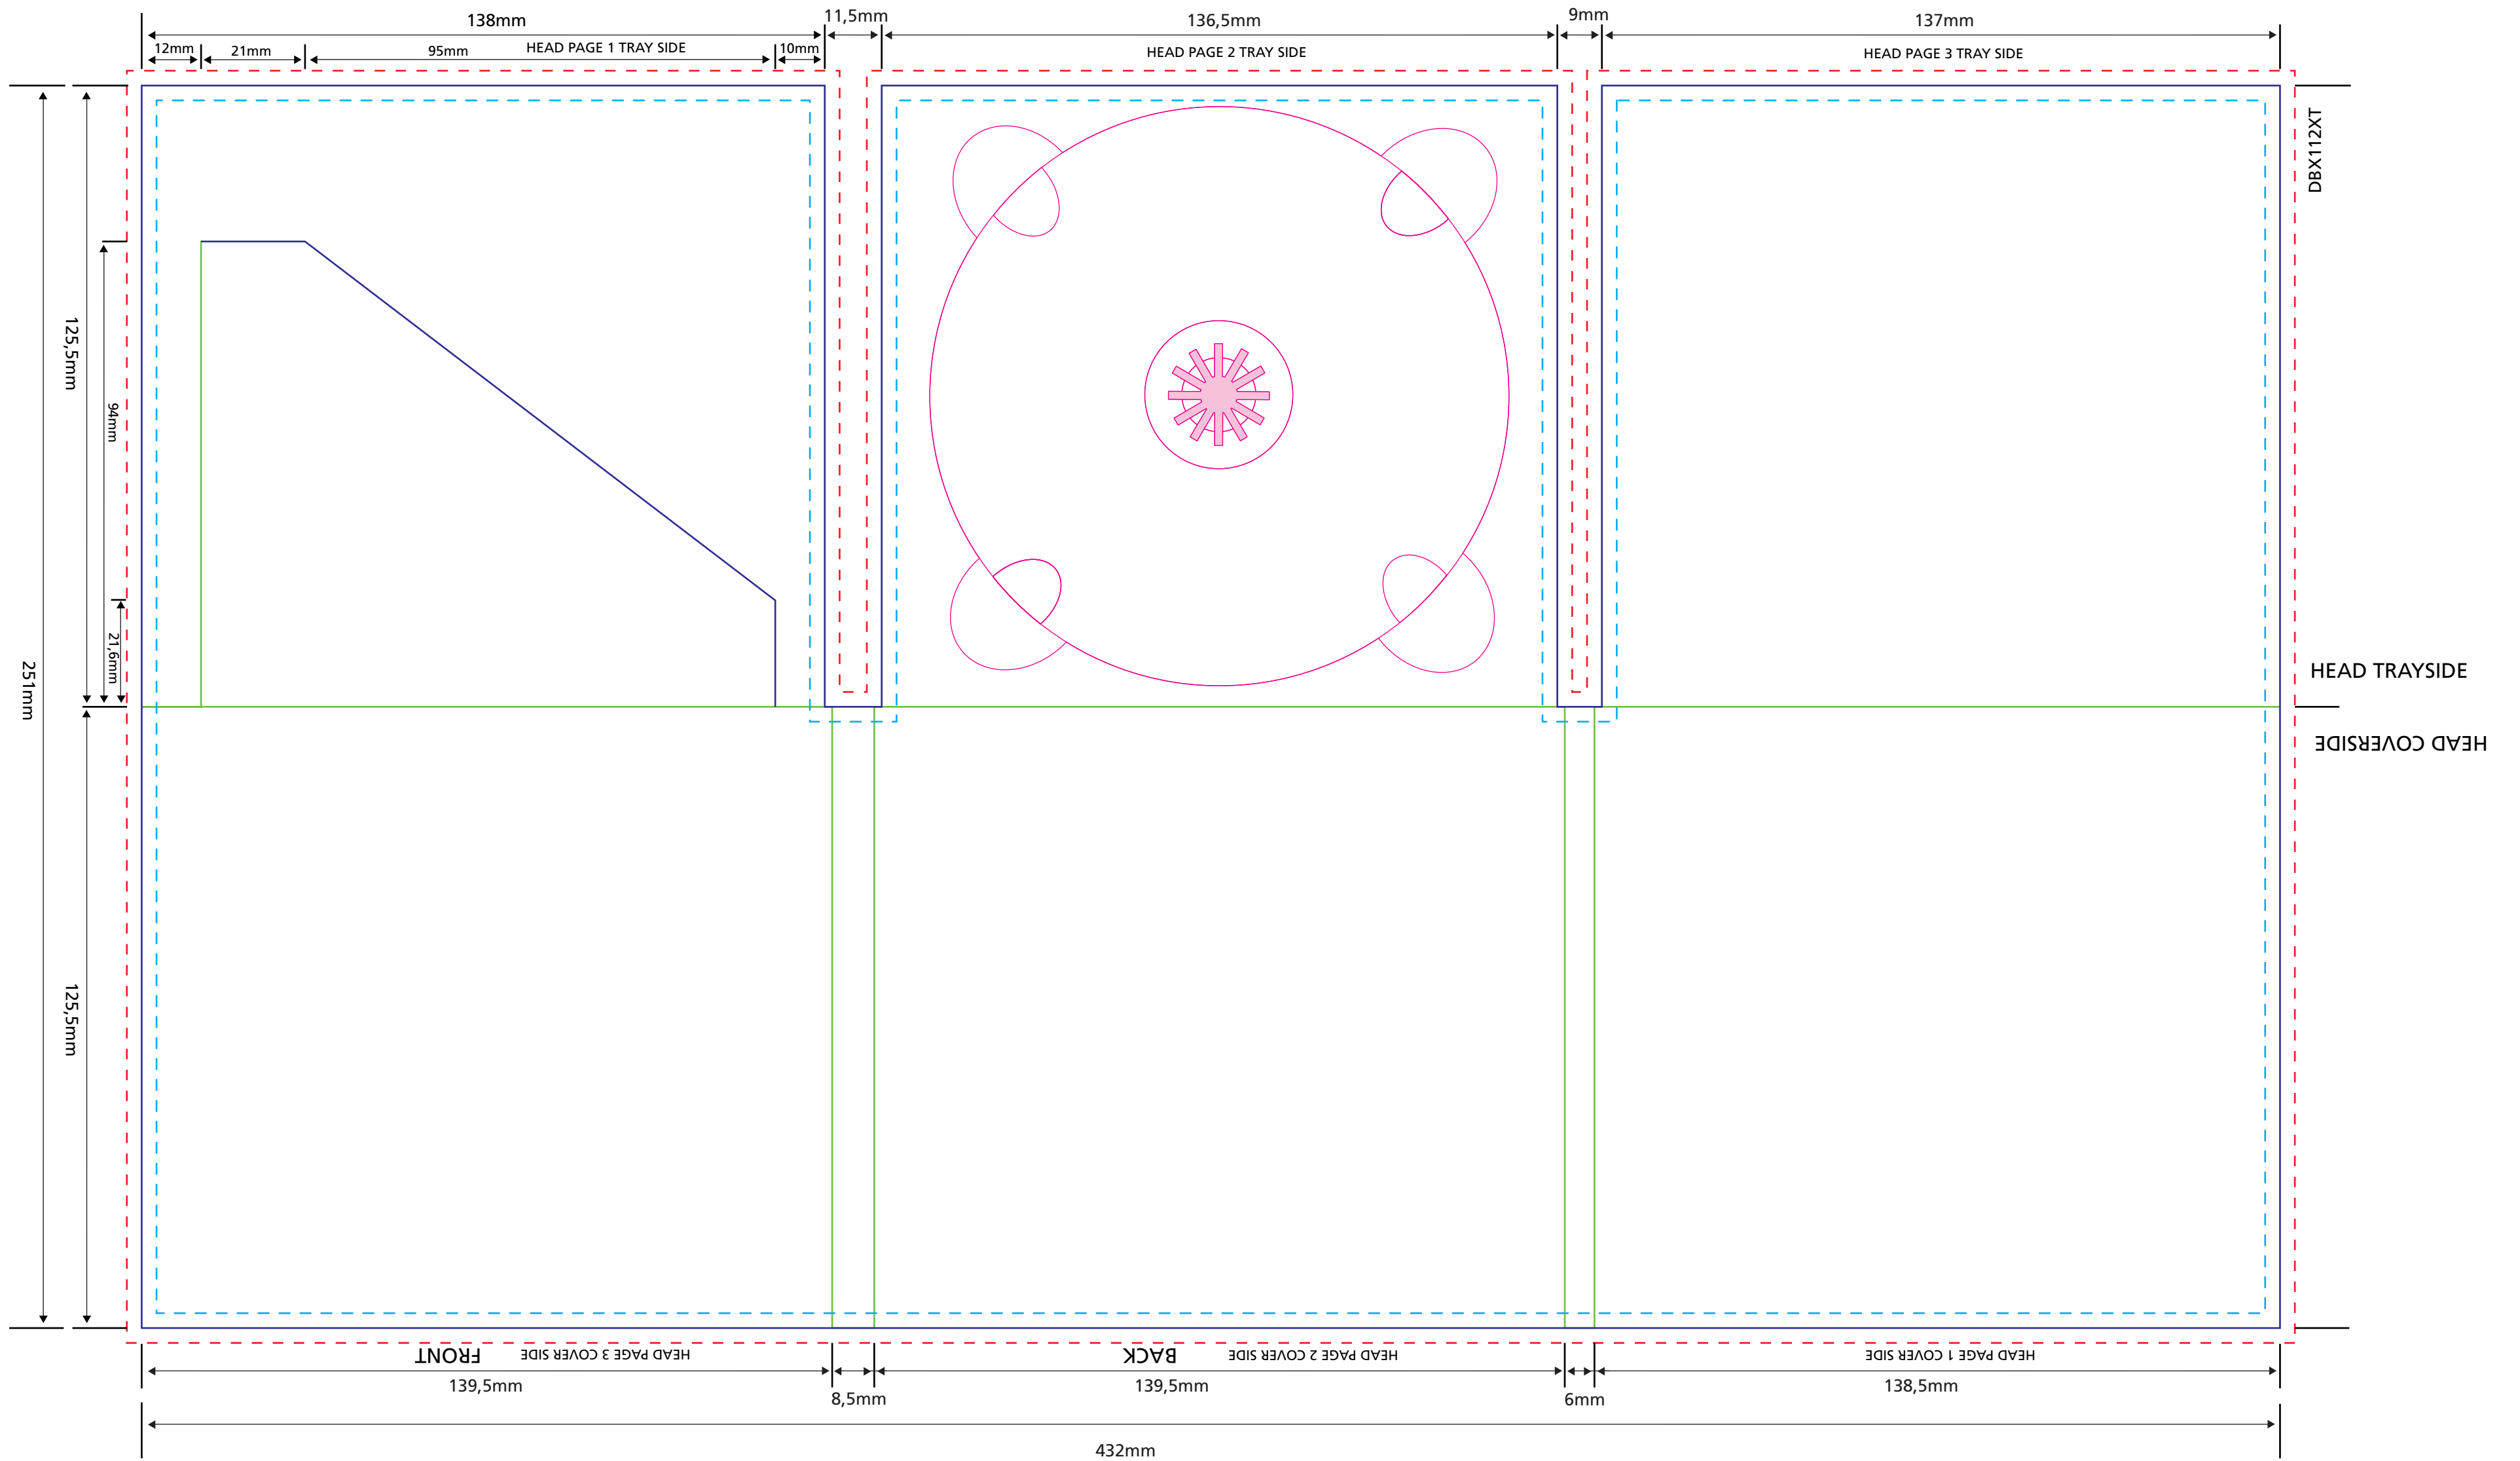

	<p>Audio Mediapak 6pp 1 Tray</p> <p>Code DBXXX3XX 300 gsm cardboard</p> <p>Scale 1:1 - Bleed (min. 3mm) - Artbox (Logos and text have to be placed at least 3mm away from cutting lines.) - Cutting line - Folding line</p>	
--	--	---

front back

Audio Mediapak 6pp 1 Tray diagonal slot

Code DBX112XT diagonal slot for Booklet up to 1mm (20pp on 150/90 gsm artpaper)
300 gsm cardboard

Scale 1:1
--- Bleed (min. 3mm)
--- Artbox (Logos and text have to be placed at least 3mm away from cutting lines.)
--- Cutting line --- Folding line

front back

	Audio Mediapak 6pp 1 Tray on center panel Code DBXXX2XX 300 gsm cardboard	
	Scale 1:1 - - - - - Bleed (min. 3mm) - - - - - Artbox (Logos and text have to be placed at least 3mm away from cutting lines.) - - - - - Cutting line - - - - - Folding line	