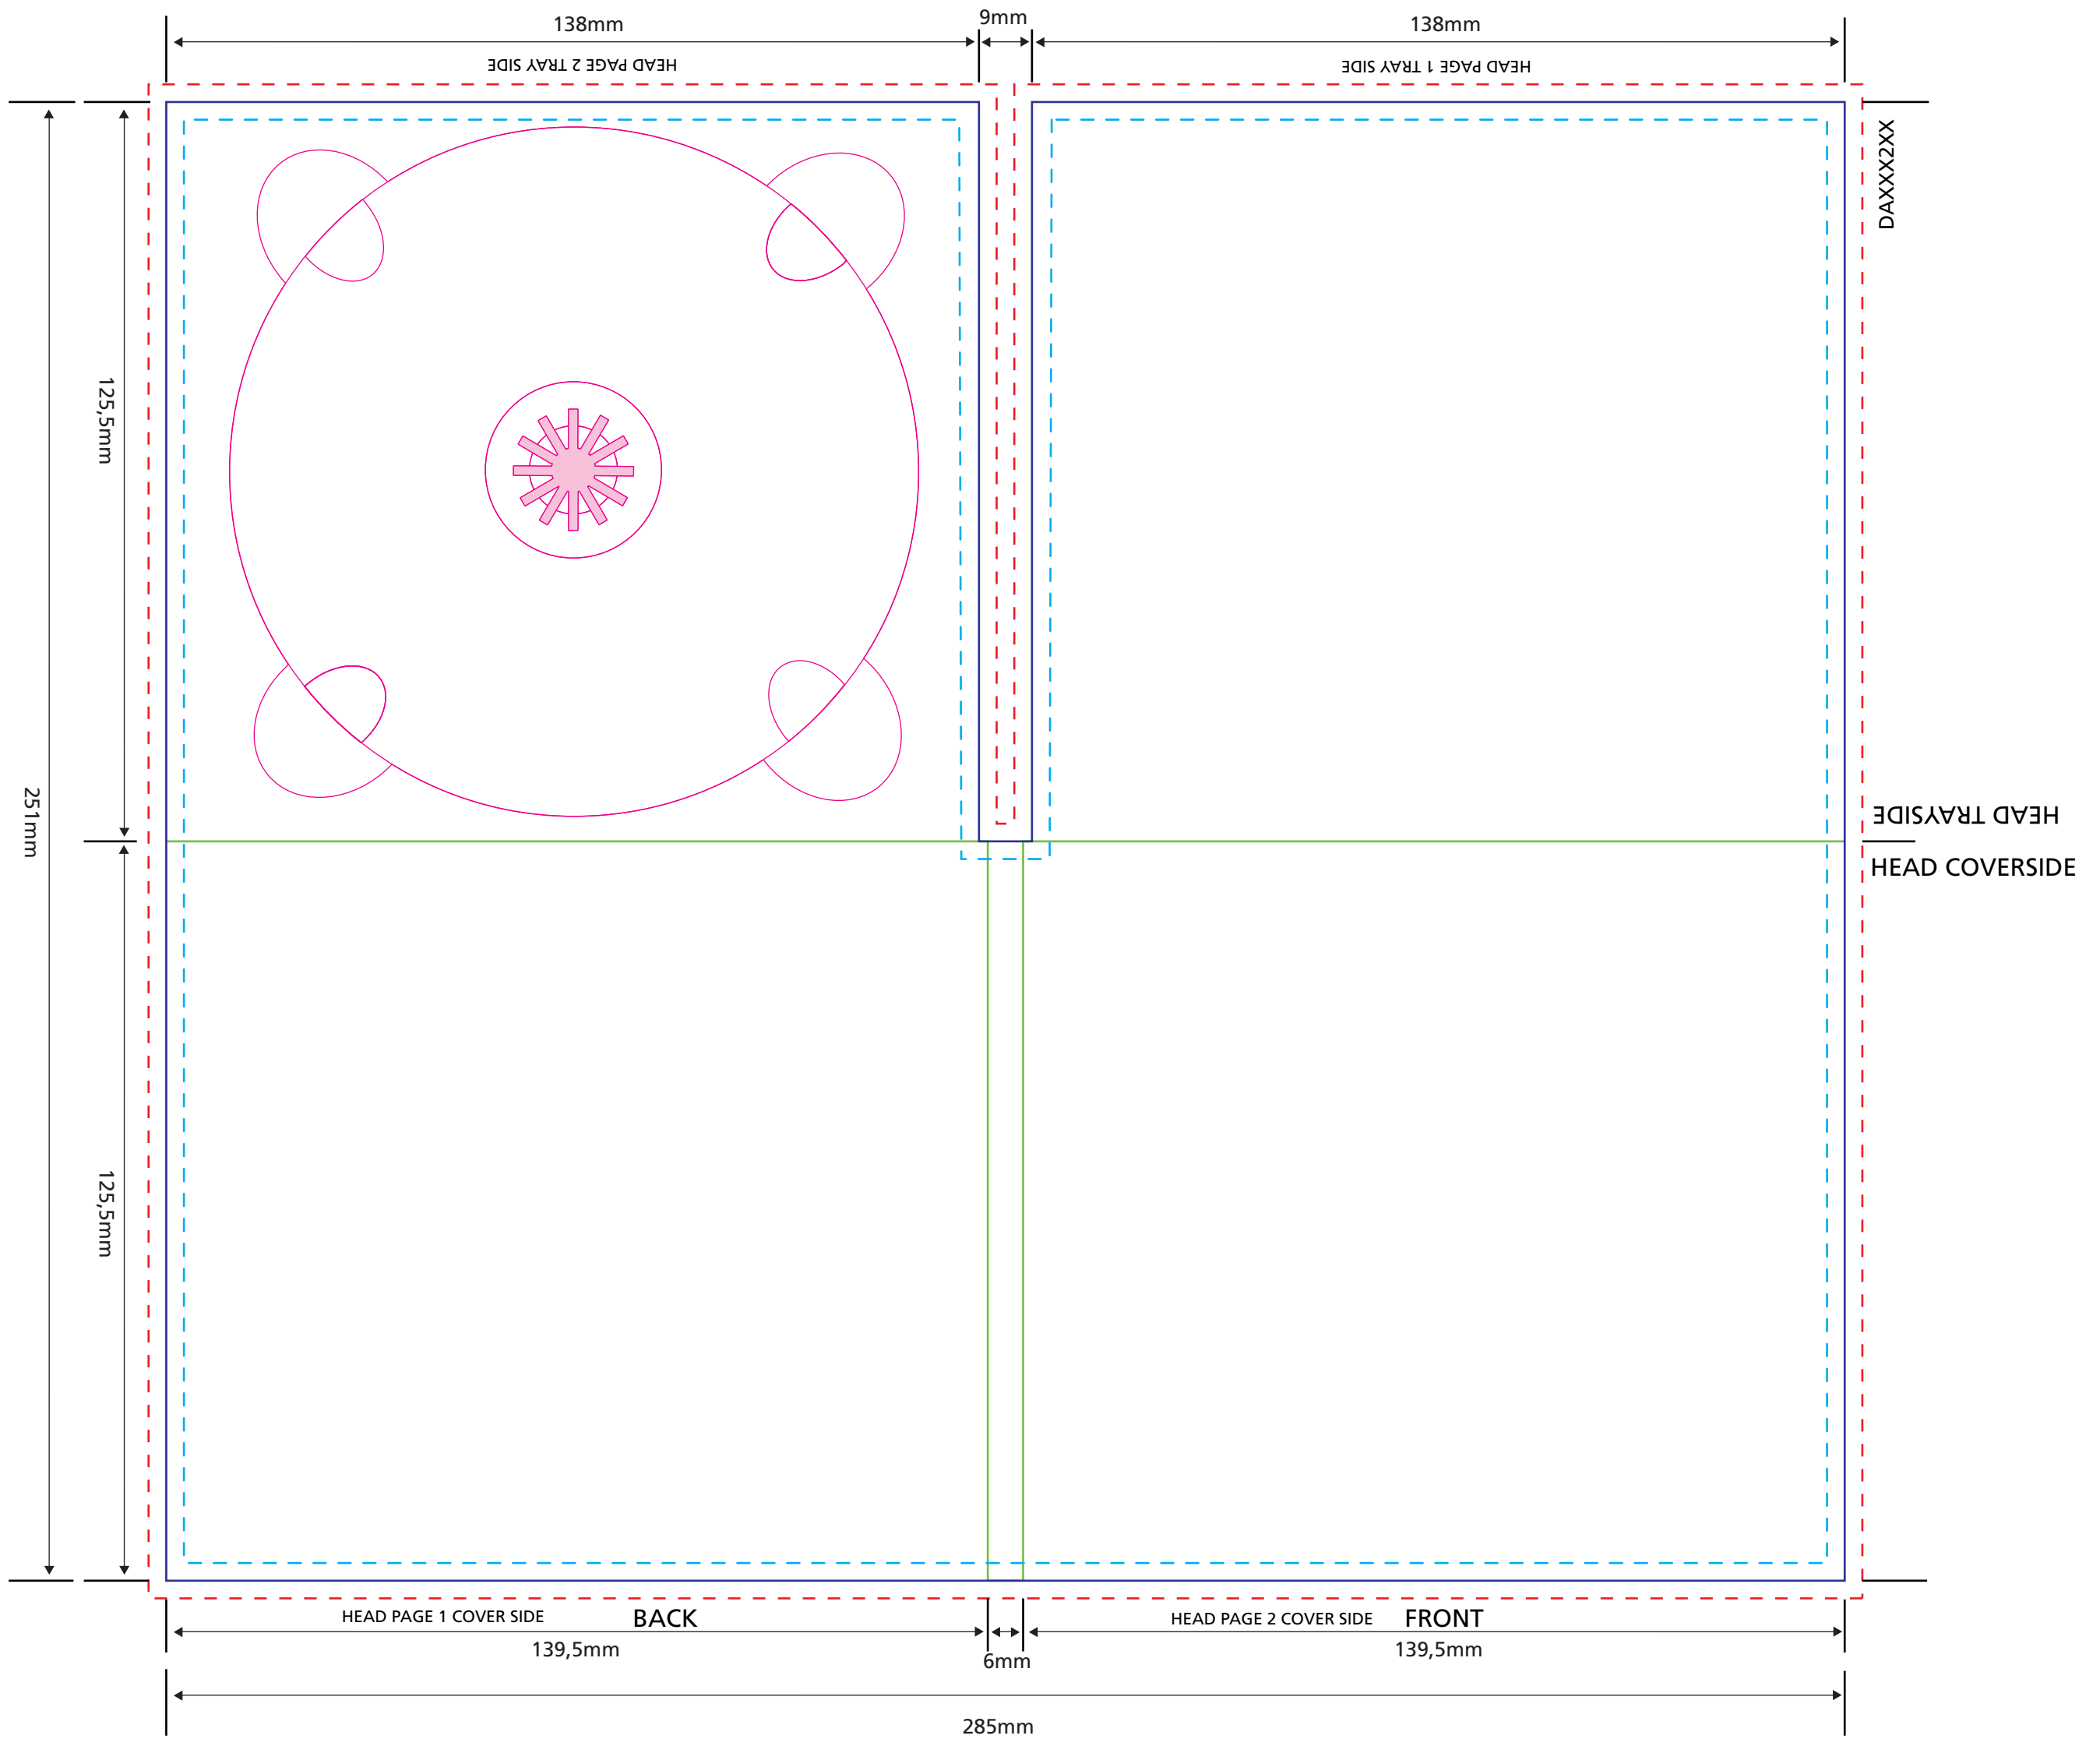

|   |  |  |
|---|--|--|
|  | <h2>Audio Digipak 4pp 1 Tray</h2> <p>Code DAXXX2XX<br/>300 gsm cardboard</p>   |  <p>front</p> |
|   | <p>Scale 1:1</p> <ul style="list-style-type: none"> <li><span style="color: red;">---</span> Bleed (min. 3mm)</li> <li><span style="color: blue;">---</span> Artbox (Logos and text have to be placed at least 3mm away from cutting lines.)</li> <li><span style="color: blue;">---</span> Cutting line    <span style="color: green;">---</span> Folding line</li> </ul> |  |

|   |  |   |
|---|--|---|
|  | <h2>Audio Digipak 4pp 1 Tray diagonal Slot</h2> <p>Code DAX112XT diagonal Slot for Booklet up to 1mm (20pp on 150/90 gsm artpaper)<br/>300 gsm cardboard</p>   |  |
|   | <p>Scale 1:1</p> <ul style="list-style-type: none"> <li>Bleed (min. 3mm)</li> <li>Artbox (Logos and text have to be placed at least 3mm away from cutting lines.)</li> <li>Cutting line</li> <li>Folding line</li> </ul> |   |

|   |  |   |
|---|--|---|
|  | <h2>Audio Digipak 4pp 1 Tray horizontal Slot</h2> <p>Code DAX112XX Slot for Booklet up to 1mm (20pp on 150/90 gsm artpaper)<br/>300 gsm cardboard</p>  |  |
|   | <p>Scale 1:1</p> <ul style="list-style-type: none"> <li>Bleed (min. 3mm)</li> <li>Artbox (Logos and text have to be placed at least 3mm away from cutting lines.)</li> <li>Cutting line</li> <li>Folding line</li> </ul> |   |