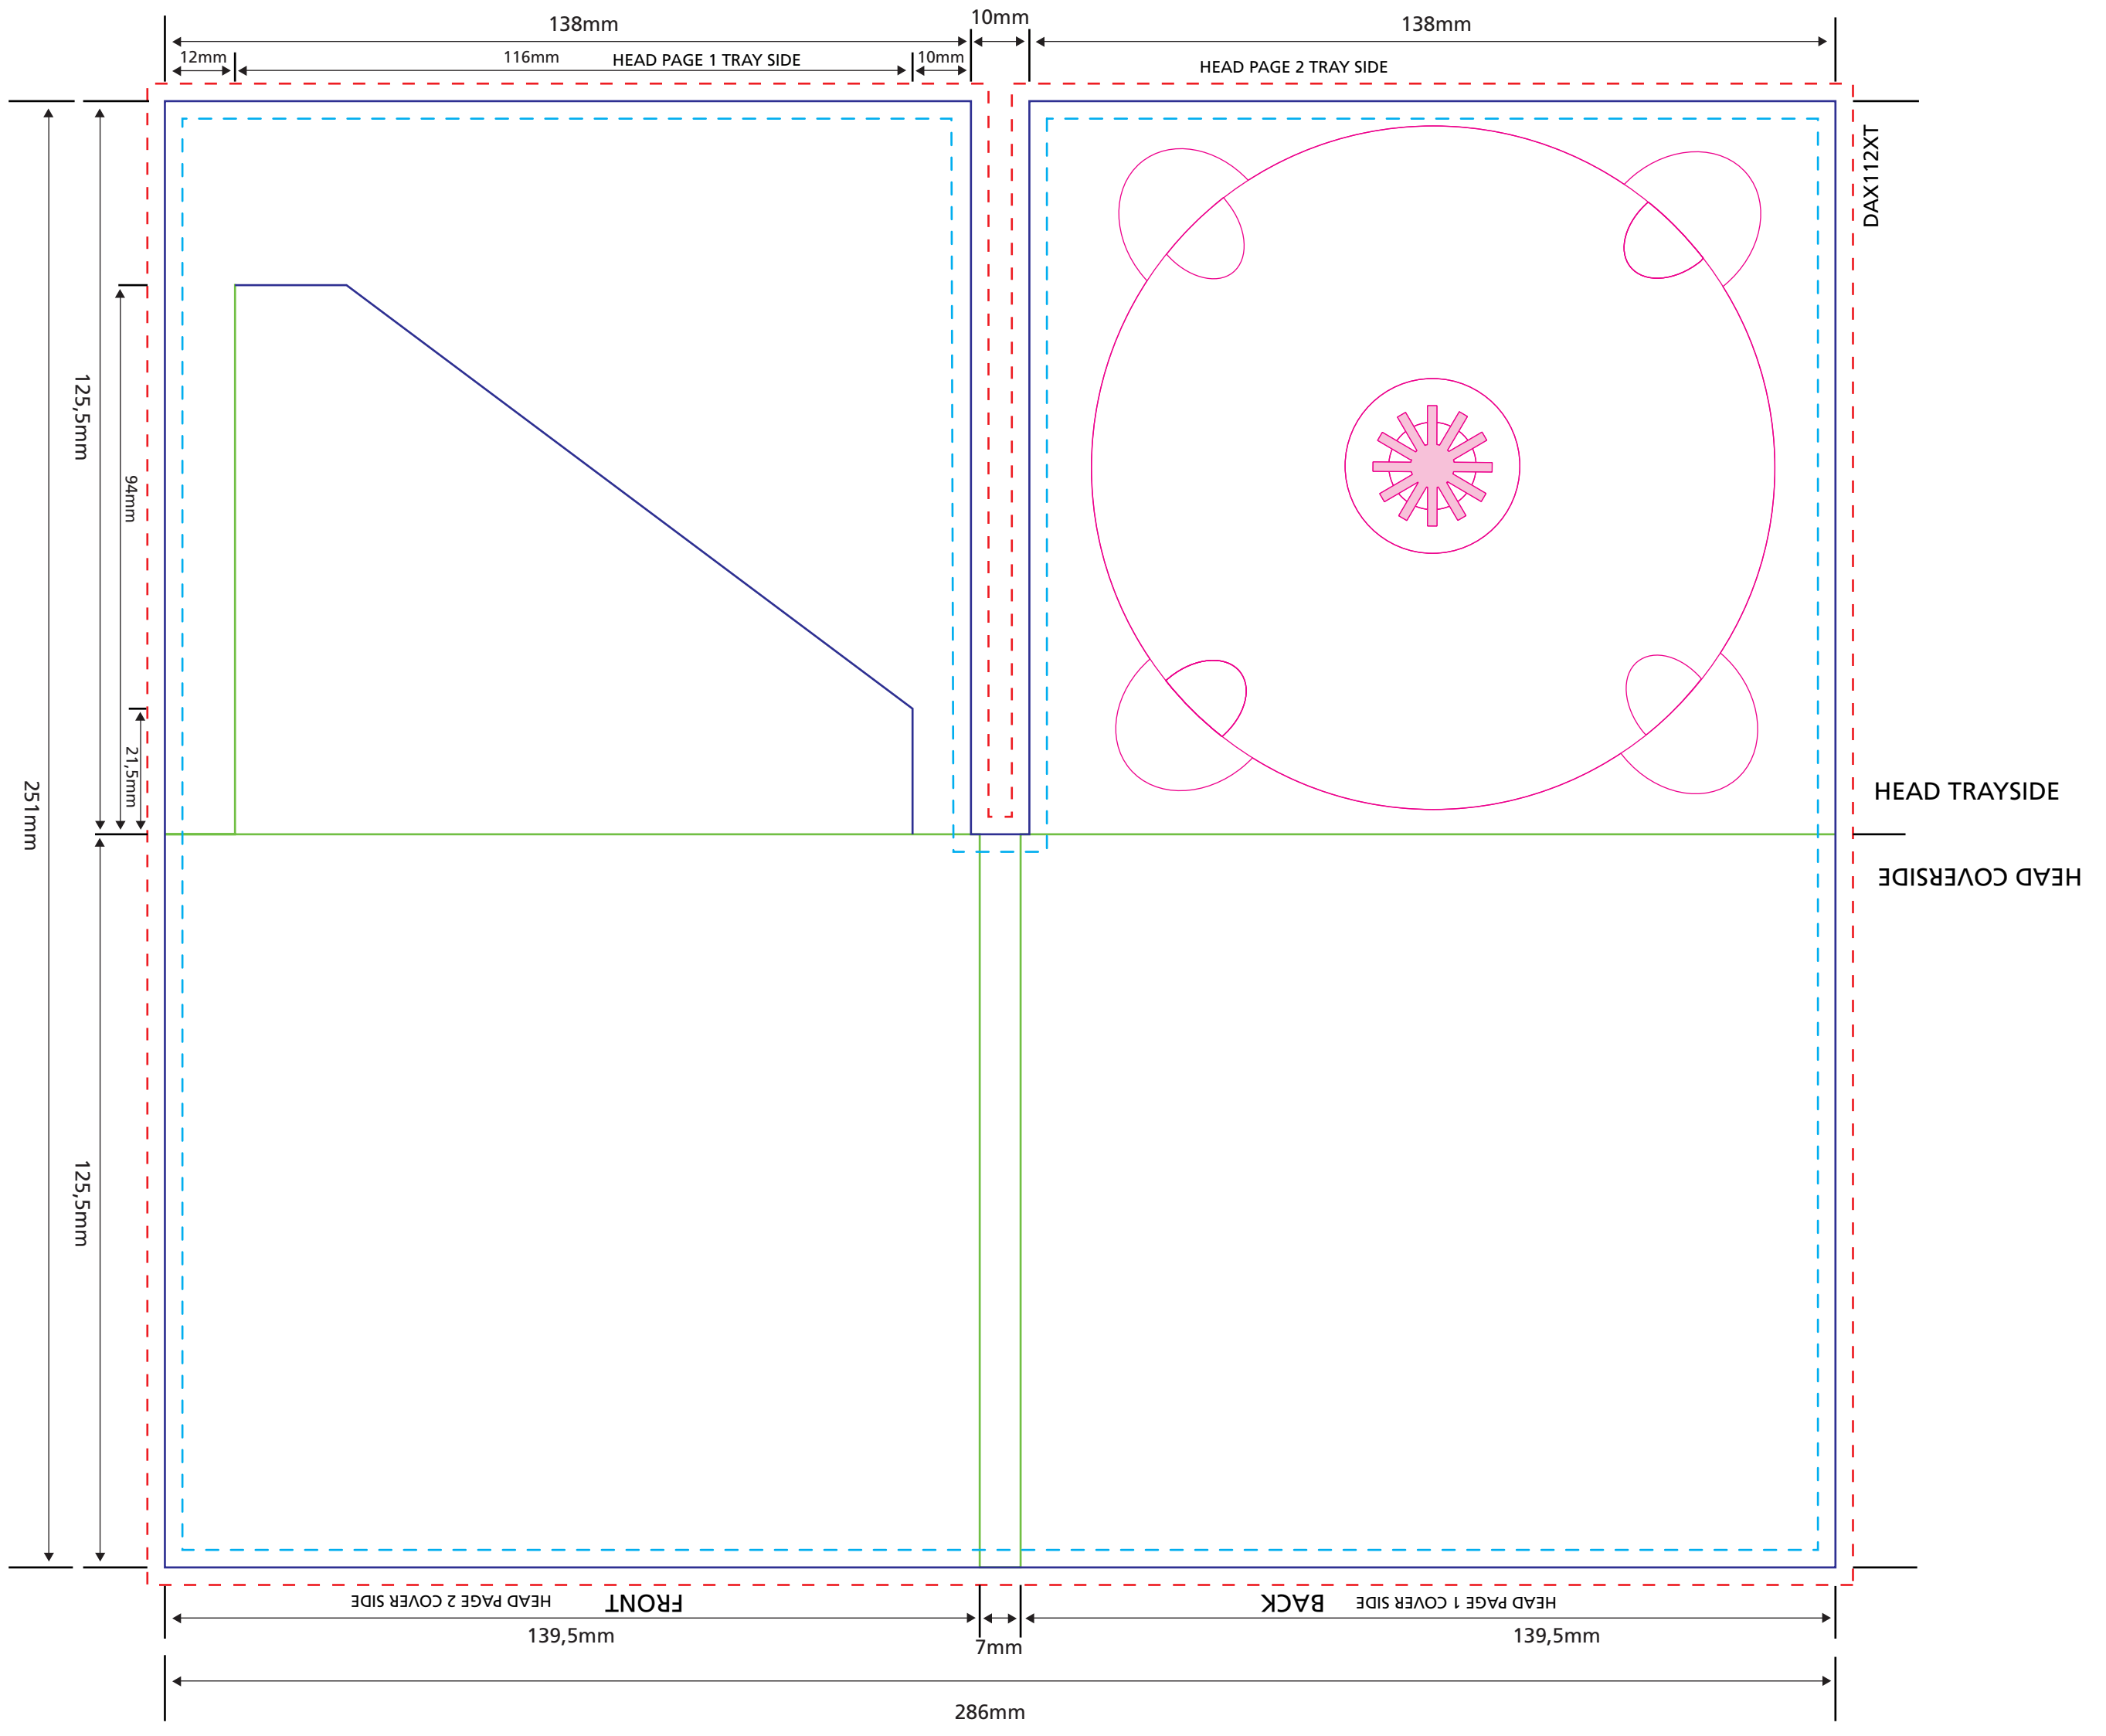

|   |  |  |
|---|--|--|
|  | <h2>Audio Digipak 4pp 1 Tray</h2> <p>Code DAXXX2XX<br/>300 gsm cardboard</p>   |  <p>front</p> |
|   | <p>Scale 1:1</p> <ul style="list-style-type: none"> <li><span style="color: red;">---</span> Bleed (min. 3mm)</li> <li><span style="color: blue;">---</span> Artbox (Logos and text have to be placed at least 3mm away from cutting lines.)</li> <li><span style="color: blue;">---</span> Cutting line    <span style="color: green;">---</span> Folding line</li> </ul> |  |

|   |  |   |
|---|--|---|
|  | <h2>Audio Digipak 4pp 1 Tray diagonal Slot</h2> <p>Code DAX112XT diagonal Slot for Booklet up to 1mm (20pp on 150/90 gsm artpaper)<br/>300 gsm cardboard</p>   |  |
|   | <p>Scale 1:1</p> <ul style="list-style-type: none"> <li>Bleed (min. 3mm)</li> <li>Artbox (Logos and text have to be placed at least 3mm away from cutting lines.)</li> <li>Cutting line</li> <li>Folding line</li> </ul> |   |

|   |  |   |
|---|--|---|
|  | <h2>Audio Digipak 4pp 1 Tray horizontal Slot</h2> <p>Code DAX112XX Slot for Booklet up to 1mm (20pp on 150/90 gsm artpaper)<br/>300 gsm cardboard</p>  |  |
|   | <p>Scale 1:1</p> <ul style="list-style-type: none"> <li>Bleed (min. 3mm)</li> <li>Artbox (Logos and text have to be placed at least 3mm away from cutting lines.)</li> <li>Cutting line</li> <li>Folding line</li> </ul> |   |